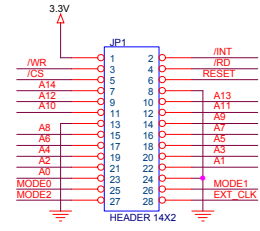

TCT must be not connected.

Title			
IIM7010A with LU1T516-43(Integrated Magnetic and 2 LEDs)			
Size	Document Number	Wiznet, Inc.	Rev
Custom			V1.1
Date:	Monday, February 17, 2003	Sheet	1 of 1