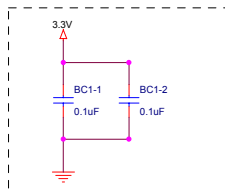

TCT must be not connected.

Title			
IIM7010A with LU1T516-43(Integrated Magnetic and 2 LEDs)			
Size	Document Number	Wiznet, Inc.	Rev
Custom			V1.1
Date:	Monday, February 17, 2003	Sheet	1 of 1