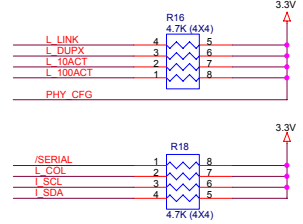

TCT must be not connected.

Title			
IIM7010A with LU1T516-43(Integrated Magnetic and 2 LEDs)			
Size	Document Number	Wiznet, Inc.	Rev
Custom			V1.1
Date:	Monday, February 17, 2003	Sheet	1 of 1