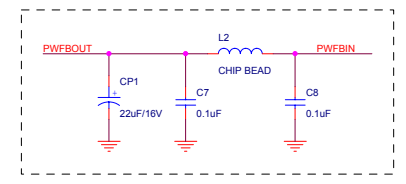

TCT must be not connected.

Title			
IIM7010A with LU1T516-43(Integrated Magnetic and 2 LEDs)			
Size	Document Number	Wiznet, Inc.	Rev
Custom			V1.1
Date:	Monday, February 17, 2003	Sheet	1 of 1