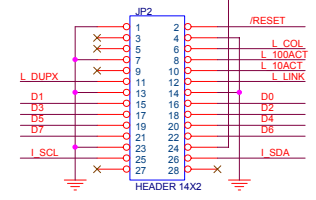

TCT must be not connected.

Title			
IIM7010A with LU1T516-43(Integrated Magnetic and 2 LEDs)			
Size	Document Number	Wiznet, Inc.	Rev
Custom			V1.1
Date:	Monday, February 17, 2003	Sheet	1 of 1