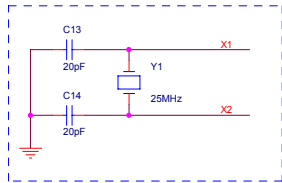

TCT must be not connected.

Title			
IIM7010A with LU1T516-43(Integrated Magnetic and 2 LEDs)			
Size	Document Number	Wiznet, Inc.	Rev
Custom			V1.1
Date:	Monday, February 17, 2003	Sheet	1 of 1