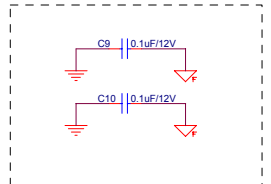

TCT must be not connected.

Title			
IIM7010A with LU1T516-43(Integrated Magnetic and 2 LEDs)			
Size	Document Number	Wiznet, Inc.	Rev
Custom			V1.1
Date:	Monday, February 17, 2003	Sheet	1 of 1