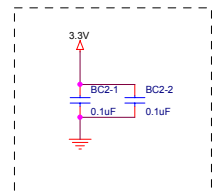

TCT must be not connected.

Title			
IIM7010A with LU1T516-43(Integrated Magnetic and 2 LEDs)			
Size	Document Number	Wiznet, Inc.	Rev
Custom			V1.1
Date:	Monday, February 17, 2003	Sheet	1 of 1